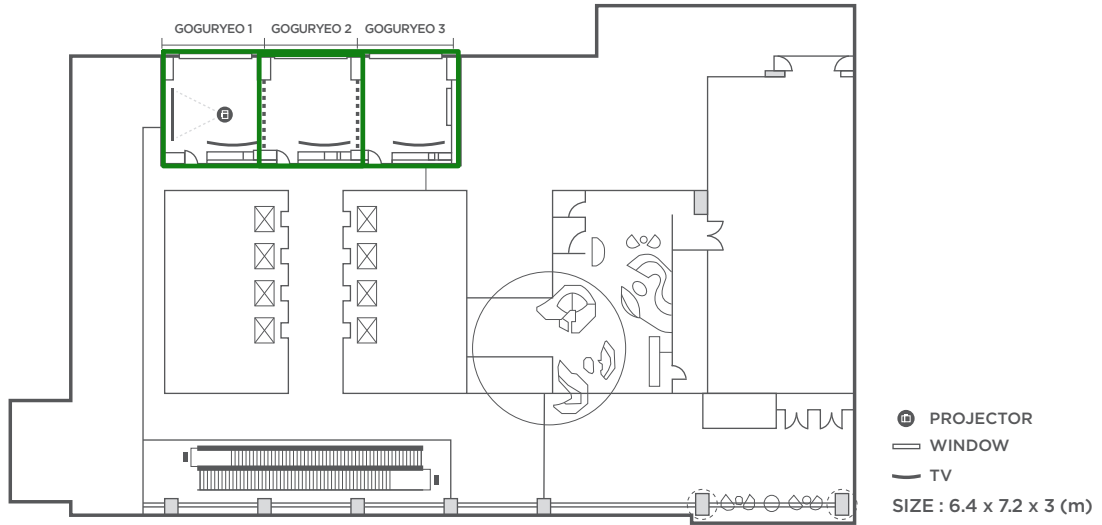

GRAND BALLROOM BAEKDU (5F)

Office-Secretariat
(not shown)

Baekdu 1-3
Keynote +3 breakouts
360th per section

Exhibits + lunch
Baekdu 4 + Foyer
room-4962

Banquet Style
180(4) / 180(3) / 180(2) / 180(1) Pax

Classroom Style
220(4) / 220(3) / 220(2) / 220(1) Pax

< Baekje 6 + 7 >

Banquet Style
30(6+7) Pax

Classroom Style
48(6+7) Pax

Hollow Style
36(6+7) Pax

U-Shape Style
33(6+7) Pax

Theater Style
120(6+7) Pax

GOGURYEO ROOMS (5F)

Speaker & Sponsor Rooms Wednesday/Thursday