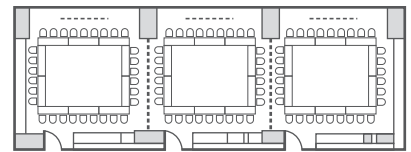

GRAND BALLROOM BAEKDU (5F)

Office-Secretariat
(not shown)

Baekdu 1-3
Keynote +3 breakouts
360th per section

Exhibits + lunch
Baekdu 4 + Foyer
room-4962

Banquet Style
180(4) / 180(3) / 180(2) / 180(1) Pax

Classroom Style
220(4) / 220(3) / 220(2) / 220(1) Pax

U-Shape Style
15 Pax

Theater Style
49 Pax

< Baekje 7 >

Banquet Style
10 Pax

Classroom Style
18 Pax

Hollow Style
12 Pax

U-Shape Style
9 Pax

Theater Style
35 Pax

< Baekje 6 + 7 >

Banquet Style
30(6+7) Pax

Classroom Style
48(6+7) Pax

Hollow Style
36(6+7) Pax

U-Shape Style
33(6+7) Pax

Theater Style
120(6+7) Pax

GOGURYEO ROOMS (5F)

Speaker & Sponsor Rooms Wednesday/Thursday

< Goguryeo 1 / 2 / 3 >

Banquet Style
20(1/2/3) Pax

Classroom Style
36(1/2/3) Pax

Hollow Style
24(1/2/3) Pax

U-Shape Style
18(1/2/3) Pax

Theater Style
60(1/2/3) Pax

< Goguryeo 1 + 2 + 3 >

Banquet Style
70(1+2+3) Pax