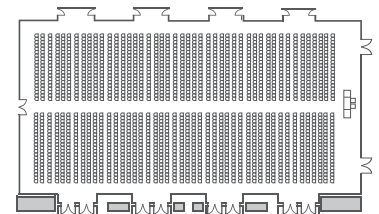

GRAND BALLROOM BAEKDU (5F)

Office-Secretariat
(not shown)

Baekdu 1-3
Keynote +3 breakouts
360th per section

Exhibits + lunch
Baekdu 4 + Foyer
room-4962

Banquet Style
180(4) / 180(3) / 180(2) / 180(1) Pax

Classroom Style
220(4) / 220(3) / 220(2) / 220(1) Pax

Theater Style
450(4) / 450(3) / 450(2) / 450(1) Pax

Hollow Style
84(4) / 84(3) / 84(2) / 84(1) Pax

U-Shape Style
72(4) / 72(3) / 72(2) / 72(1) Pax

Banquet Style
780(1+2+3+4) Pax

Classroom Style
870(1+2+3+4) Pax

Theater Style
1,800(1+2+3+4) Pax

BAEKJE ROOMS (4F)

Monday (set up)
Tuesday (Developer Summit)

< Bækje 1 >

Banquet Style
60 Pax

Classroom Style
72 Pax

Hollow Style
48 Pax

U-Shape Style
42 Pax

Theater Style
130 Pax

< Bækje 2 / 3 / 4 >

Banquet Style
20(2/3/4) Pax

Classroom Style
36(2/3/4) Pax

Hollow Style
24(2/3/4) Pax

U-Shape Style
18(2/3/4) Pax

Theater Style
70(2/3/4) Pax

< Bækje 2 + 3 + 4 >