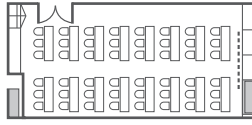

GRAND BALLROOM BAEKDU (5F)

Office-Secretariat
(not shown)

Baekdu 1-3
Keynote +3 breakouts
360th per section

Exhibits + lunch
Baekdu 4 + Foyer
room-4962

Banquet Style
180(4) / 180(3) / 180(2) / 180(1) Pax

Classroom Style
220(4) / 220(3) / 220(2) / 220(1) Pax

Theater Style
130 Pax

< Bækje 2 / 3 / 4 >

Banquet Style
20(2/3/4) Pax

Classroom Style
36(2/3/4) Pax

Hollow Style
24(2/3/4) Pax

U-Shape Style
18(2/3/4) Pax

Theater Style
70(2/3/4) Pax

< Bækje 2 + 3 + 4 >

Banquet Style
60(2+3+4) Pax

Classroom Style
126(2+3+4) Pax

Hollow Style
60(2+3+4) Pax

U-Shape Style
54(2+3+4) Pax

Theater Style
190(2+3+4) Pax

BAEKJE ROOMS (4F)

< Baekje 5 >

Banquet Style 30 Pax

Classroom Style 48 Pax

Hollow Style 30 Pax

U-Shape Style 15 Pax

Theater Style 100 Pax

< Baekje 6 >

Banquet Style
10 Pax

Classroom Style
30 Pax

Hollow Style
18 Pax