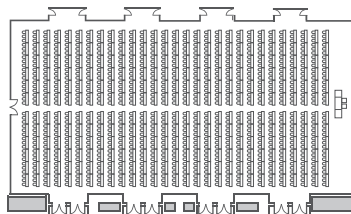

GRAND BALLROOM BAEKDU (5F)

Office-Secretariat
(not shown)

Baekdu 1-3
Keynote +3 breakouts
360th per section

Exhibits + lunch
Baekdu 4 + Foyer
room-4962

Banquet Style
180(4) / 180(3) / 180(2) / 180(1) Pax

Classroom Style
220(4) / 220(3) / 220(2) / 220(1) Pax

Theater Style
450(4) / 450(3) / 450(2) / 450(1) Pax

Hollow Style
84(4) / 84(3) / 84(2) / 84(1) Pax

U-Shape Style
72(4) / 72(3) / 72(2) / 72(1) Pax

Banquet Style
780(1+2+3+4) Pax

Classroom Style
870(1+2+3+4) Pax

Theater Style
1,800(1+2+3+4) Pax

BAEKJE ROOMS (4F)

Monday (set up)
Tuesday (Developer Summit)

< Bækje 1 >

Banquet Style
60 Pax

Classroom Style
72 Pax

Hollow Style
48 Pax

U-Shape Style
42 Pax

Theater Style
130 Pax

< Bækje 2 / 3 / 4 >

Banquet Style
20(2/3/4) Pax

Classroom Style
36(2/3/4) Pax

Hollow Style
24(2/3/4) Pax

U-Shape Style
18(2/3/4) Pax

Theater Style
70(2/3/4) Pax

< Bækje 2 + 3 + 4 >