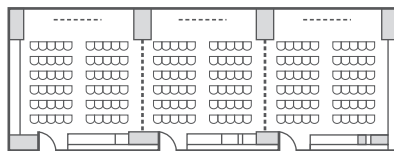

GRAND BALLROOM BAEKDU (5F)

Office-Secretariat
(not shown)

Baekdu 1-3
Keynote +3 breakouts
360th per section

Exhibits + lunch
Baekdu 4 + Foyer
room-4962

Banquet Style
180(4) / 180(3) / 180(2) / 180(1) Pax

Classroom Style
220(4) / 220(3) / 220(2) / 220(1) Pax

< Baekje 6 + 7 >

Banquet Style
30(6+7) Pax

Classroom Style
48(6+7) Pax

Hollow Style
36(6+7) Pax

U-Shape Style
33(6+7) Pax

Theater Style
120(6+7) Pax

GOGURYEO ROOMS (5F)

Speaker & Sponsor Rooms Wednesday/Thursday

< Goguryeo 1 / 2 / 3 >

Banquet Style
20(1/2/3) Pax

Classroom Style
36(1/2/3) Pax

Hollow Style
24(1/2/3) Pax

U-Shape Style
18(1/2/3) Pax

Theater Style
60(1/2/3) Pax

< Goguryeo 1 + 2 + 3 >

Banquet Style
70(1+2+3) Pax

Classroom Style
108(1+2+3) Pax

Theater Style
225(1+2+3) Pax