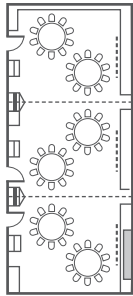

Theater Style
450(4) / 450(3) / 450(2) / 450(1) Pax

Hollow Style
84(4) / 84(3) / 84(2) / 84(1) Pax

U-Shape Style
72(4) / 72(3) / 72(2) / 72(1) Pax

Banquet Style
780(1+2+3+4) Pax

Classroom Style
870(1+2+3+4) Pax

Theater Style
1,800(1+2+3+4) Pax

BAEKJE ROOMS (4F)

Monday (set up)
Tuesday (Developer Summit)

< Bækje 1 >

Banquet Style
60 Pax

Classroom Style
72 Pax

Hollow Style
48 Pax

U-Shape Style
42 Pax

Theater Style
130 Pax

< Bækje 2 / 3 / 4 >

Banquet Style
20(2/3/4) Pax

Classroom Style
36(2/3/4) Pax

Hollow Style
24(2/3/4) Pax

U-Shape Style
18(2/3/4) Pax

Theater Style
70(2/3/4) Pax

< Bækje 2 + 3 + 4 >

Banquet Style
60(2+3+4) Pax

Classroom Style
126(2+3+4) Pax

Hollow Style
60(2+3+4) Pax

U-Shape Style
54(2+3+4) Pax

Theater Style
190(2+3+4) Pax

BAEKJE ROOMS (4F)

< Baekje 5 >

Banquet Style 30 Pax