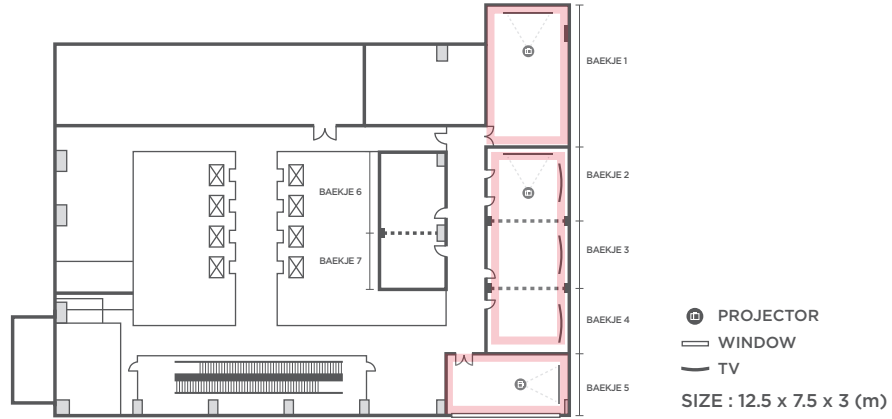

GRAND BALLROOM BAEKDU (5F)

Office-Secretariat
(not shown)

Baekdu 1-3
Keynote +3 breakouts
360th per section

Exhibits + lunch
Baekdu 4 + Foyer
room-4962

Banquet Style
180(4) / 180(3) / 180(2) / 180(1) Pax

Classroom Style
220(4) / 220(3) / 220(2) / 220(1) Pax

Theater Style
450(4) / 450(3) / 450(2) / 450(1) Pax

Hollow Style
84(4) / 84(3) / 84(2) / 84(1) Pax

U-Shape Style
72(4) / 72(3) / 72(2) / 72(1) Pax

Banquet Style
780(1+2+3+4) Pax

Classroom Style
870(1+2+3+4) Pax

Theater Style
1,800(1+2+3+4) Pax

BAEKJE ROOMS (4F)

Monday (set up)
Tuesday (Developer Summit)

< Bækje 1 >

Banquet Style
60 Pax

Classroom Style
72 Pax

Hollow Style
48 Pax

U-Shape Style
42 Pax