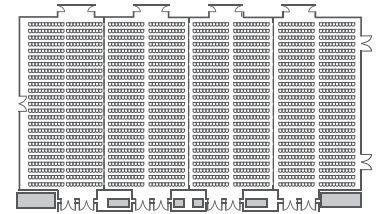

GRAND BALLROOM BAEKDU (5F)

Office-Secretariat
(not shown)

Baekdu 1-3
Keynote +3 breakouts
360th per section

Exhibits + lunch
Baekdu 4 + Foyer
room-4962

Banquet Style
180(4) / 180(3) / 180(2) / 180(1) Pax

Classroom Style
220(4) / 220(3) / 220(2) / 220(1) Pax

Theater Style
450(4) / 450(3) / 450(2) / 450(1) Pax

Hollow Style
84(4) / 84(3) / 84(2) / 84(1) Pax

U-Shape Style
72(4) / 72(3) / 72(2) / 72(1) Pax

Banquet Style
780(1+2+3+4) Pax

Classroom Style
870(1+2+3+4) Pax

Theater Style
1,800(1+2+3+4) Pax

BAEKJE ROOMS (4F)

Monday (set up)
Tuesday (Developer Summit)

< Bækje 1 >

Banquet Style
60 Pax

Classroom Style
72 Pax

Hollow Style
48 Pax

U-Shape Style
42 Pax

Theater Style
130 Pax

< Bækje 2 / 3 / 4 >

Banquet Style
20(2/3/4) Pax

Classroom Style
36(2/3/4) Pax

Hollow Style
24(2/3/4) Pax

U-Shape Style
18(2/3/4) Pax

Theater Style
70(2/3/4) Pax

< Bækje 2 + 3 + 4 >