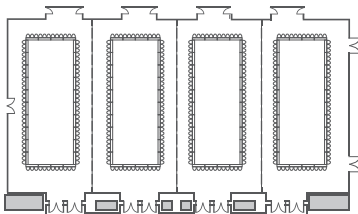

GRAND BALLROOM BAEKDU (5F)

Office-Secretariat
(not shown)

Baekdu 1-3
Keynote +3 breakouts
360th per section

Exhibits + lunch
Baekdu 4 + Foyer
room-4962

Banquet Style
180(4) / 180(3) / 180(2) / 180(1) Pax

Classroom Style
220(4) / 220(3) / 220(2) / 220(1) Pax

Theater Style
450(4) / 450(3) / 450(2) / 450(1) Pax

Hollow Style
84(4) / 84(3) / 84(2) / 84(1) Pax

U-Shape Style
72(4) / 72(3) / 72(2) / 72(1) Pax

Banquet Style
780(1+2+3+4) Pax

Classroom Style
870(1+2+3+4) Pax

Theater Style
1,800(1+2+3+4) Pax

BAEKJE ROOMS (4F)

Monday (set up)
Tuesday (Developer Summit)

< Bækje 1 >

Banquet Style
60 Pax

Classroom Style
72 Pax

Hollow Style
48 Pax

U-Shape Style
42 Pax