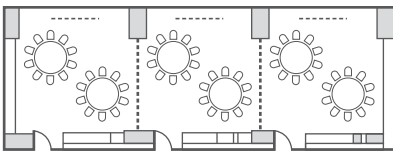

GRAND BALLROOM BAEKDU (5F)

Office-Secretariat
(not shown)

Baekdu 1-3
Keynote +3 breakouts
360th per section

Exhibits + lunch
Baekdu 4 + Foyer
room-4962

Banquet Style
180(4) / 180(3) / 180(2) / 180(1) Pax

Classroom Style
220(4) / 220(3) / 220(2) / 220(1) Pax

< Baekje 6 + 7 >

Banquet Style
30(6+7) Pax

Classroom Style
48(6+7) Pax

Hollow Style
36(6+7) Pax

U-Shape Style
33(6+7) Pax

Theater Style
120(6+7) Pax

GOGURYEO ROOMS (5F)

Speaker & Sponsor Rooms Wednesday/Thursday

< Goguryeo 1 / 2 / 3 >

Banquet Style
20(1/2/3) Pax

Classroom Style
36(1/2/3) Pax

Hollow Style
24(1/2/3) Pax

U-Shape Style
18(1/2/3) Pax

Theater Style
60(1/2/3) Pax

< Goguryeo 1 + 2 + 3 >

Banquet Style
70(1+2+3) Pax