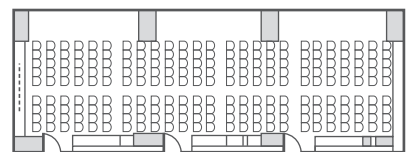

GRAND BALLROOM BAEKDU (5F)

Office-Secretariat
(not shown)

Baekdu 1-3
Keynote +3 breakouts
360th per section

Exhibits + lunch
Baekdu 4 + Foyer
room-4962

Banquet Style
180(4) / 180(3) / 180(2) / 180(1) Pax

Classroom Style
220(4) / 220(3) / 220(2) / 220(1) Pax

< Baekje 6 + 7 >

Banquet Style
30(6+7) Pax

Classroom Style
48(6+7) Pax

Hollow Style
36(6+7) Pax

U-Shape Style
33(6+7) Pax

Theater Style
120(6+7) Pax

GOGURYEO ROOMS (5F)

Speaker & Sponsor Rooms Wednesday/Thursday

< Goguryeo 1 / 2 / 3 >

Banquet Style
20(1/2/3) Pax

Classroom Style
36(1/2/3) Pax

Hollow Style
24(1/2/3) Pax

U-Shape Style
18(1/2/3) Pax

Theater Style
60(1/2/3) Pax

< Goguryeo 1 + 2 + 3 >

Banquet Style
70(1+2+3) Pax

Classroom Style
108(1+2+3) Pax

Theater Style
225(1+2+3) Pax