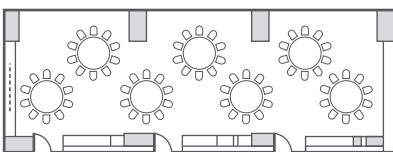

GRAND BALLROOM BAEKDU (5F)

Office-Secretariat
(not shown)

Baekdu 1-3
Keynote +3 breakouts
360th per section

Exhibits + lunch
Baekdu 4 + Foyer
room-4962

Banquet Style
180(4) / 180(3) / 180(2) / 180(1) Pax

Classroom Style
220(4) / 220(3) / 220(2) / 220(1) Pax

< Baekje 6 + 7 >

Banquet Style
30(6+7) Pax

Classroom Style
48(6+7) Pax

Hollow Style
36(6+7) Pax

U-Shape Style
33(6+7) Pax

Theater Style
120(6+7) Pax

GOGURYEO ROOMS (5F)

Speaker & Sponsor Rooms Wednesday/Thursday

< Goguryeo 1 / 2 / 3 >

Banquet Style
20(1/2/3) Pax

Classroom Style
36(1/2/3) Pax

Hollow Style
24(1/2/3) Pax

U-Shape Style
18(1/2/3) Pax

Theater Style
60(1/2/3) Pax

< Goguryeo 1 + 2 + 3 >

Banquet Style
70(1+2+3) Pax

Classroom Style
108(1+2+3) Pax

Theater Style
225(1+2+3) Pax