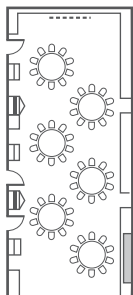

GRAND BALLROOM BAEKDU (5F)

Office-Secretariat
(not shown)

Baekdu 1-3
Keynote +3 breakouts
360th per section

Exhibits + lunch
Baekdu 4 + Foyer
room-4962

Banquet Style
180(4) / 180(3) / 180(2) / 180(1) Pax

Classroom Style
220(4) / 220(3) / 220(2) / 220(1) Pax

Theater Style
1,800(1+2+3+4) Pax

BAEKJE ROOMS (4F)

Monday (set up)
Tuesday (Developer Summit)

< Bækje 1 >

Banquet Style
60 Pax

Classroom Style
72 Pax

Hollow Style
48 Pax

U-Shape Style
42 Pax

Theater Style
130 Pax

< Bækje 2 / 3 / 4 >

Banquet Style
20(2/3/4) Pax

Classroom Style
36(2/3/4) Pax

Hollow Style
24(2/3/4) Pax

U-Shape Style
18(2/3/4) Pax

Theater Style
70(2/3/4) Pax

< Bækje 2 + 3 + 4 >

Banquet Style
60(2+3+4) Pax

Classroom Style
126(2+3+4) Pax

Hollow Style
60(2+3+4) Pax

U-Shape Style
54(2+3+4) Pax

Theater Style
190(2+3+4) Pax

BAEKJE ROOMS (4F)

< Baekje 5 >

Banquet Style 30 Pax