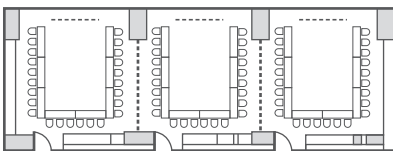

GRAND BALLROOM BAEKDU (5F)

Office-Secretariat
(not shown)

Baekdu 1-3
Keynote +3 breakouts
360th per section

Exhibits + lunch
Baekdu 4 + Foyer
room-4962

Banquet Style
180(4) / 180(3) / 180(2) / 180(1) Pax

Classroom Style
220(4) / 220(3) / 220(2) / 220(1) Pax

< Baekje 6 + 7 >

Banquet Style
30(6+7) Pax

Classroom Style
48(6+7) Pax

Hollow Style
36(6+7) Pax

U-Shape Style
33(6+7) Pax

Theater Style
120(6+7) Pax

GOGURYEO ROOMS (5F)

Speaker & Sponsor Rooms Wednesday/Thursday

< Goguryeo 1 / 2 / 3 >

Banquet Style
20(1/2/3) Pax

Classroom Style
36(1/2/3) Pax

Hollow Style
24(1/2/3) Pax

U-Shape Style
18(1/2/3) Pax

Theater Style
60(1/2/3) Pax

< Goguryeo 1 + 2 + 3 >

Banquet Style
70(1+2+3) Pax

Classroom Style
108(1+2+3) Pax

Theater Style
225(1+2+3) Pax