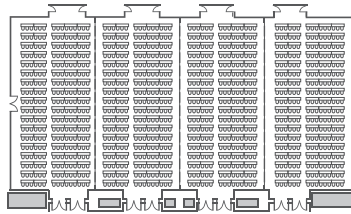

GRAND BALLROOM BAEKDU (5F)

Office-Secretariat
(not shown)

Baekdu 1-3
Keynote +3 breakouts
360th per section

Exhibits + lunch
Baekdu 4 + Foyer
room-4962

Banquet Style
180(4) / 180(3) / 180(2) / 180(1) Pax

Classroom Style
220(4) / 220(3) / 220(2) / 220(1) Pax

Theater Style
450(4) / 450(3) / 450(2) / 450(1) Pax

Hollow Style
84(4) / 84(3) / 84(2) / 84(1) Pax

U-Shape Style
72(4) / 72(3) / 72(2) / 72(1) Pax

Banquet Style
780(1+2+3+4) Pax

Classroom Style
870(1+2+3+4) Pax

Theater Style
1,800(1+2+3+4) Pax

BAEKJE ROOMS (4F)

Monday (set up)
Tuesday (Developer Summit)

< Bækje 1 >

Banquet Style
60 Pax

Classroom Style
72 Pax

Hollow Style
48 Pax

U-Shape Style
42 Pax