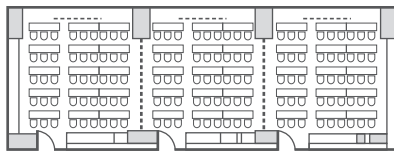

GRAND BALLROOM BAEKDU (5F)

Office-Secretariat
(not shown)

Baekdu 1-3
Keynote +3 breakouts
360th per section

Exhibits + lunch
Baekdu 4 + Foyer
room-4962

Banquet Style
180(4) / 180(3) / 180(2) / 180(1) Pax

Classroom Style
220(4) / 220(3) / 220(2) / 220(1) Pax

< Baekje 6 + 7 >

Banquet Style
30(6+7) Pax

Classroom Style
48(6+7) Pax

Hollow Style
36(6+7) Pax

U-Shape Style
33(6+7) Pax

Theater Style
120(6+7) Pax

GOGURYEO ROOMS (5F)

Speaker & Sponsor Rooms Wednesday/Thursday

< Goguryeo 1 / 2 / 3 >

Banquet Style
20(1/2/3) Pax

Classroom Style
36(1/2/3) Pax

Hollow Style
24(1/2/3) Pax

U-Shape Style
18(1/2/3) Pax

Theater Style
60(1/2/3) Pax

< Goguryeo 1 + 2 + 3 >

Banquet Style
70(1+2+3) Pax